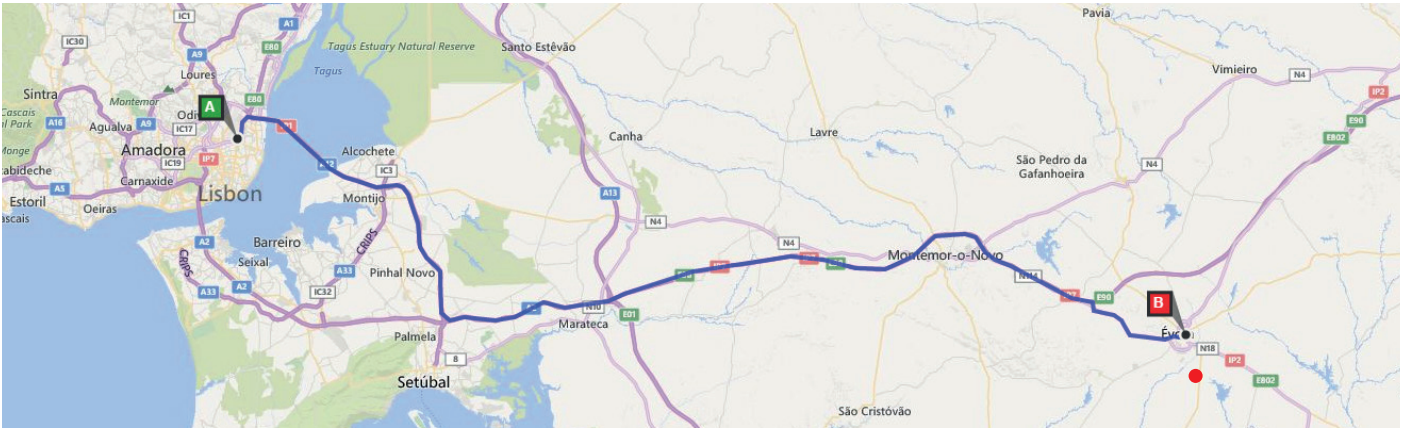

Lisboa - Évora (Skydive Portugal)

130 Km - 1h20min

Go A12 toward Sul / Pte. V. Gama

35.1 km

**Keep left to stay on E01 / A2
Entering Évora**

19.1 km

Keep right onto E90 / IP7 / Nó da A2-A6-A13

59.4 km

**At exit Nó de Évora Poente, take ramp right for
N114 toward Évora**

1.6 km

Keep straight onto N114

9.4 km

**1st roundabout, go right (first exit), and follow the
“Embraer” or “Aerodromo” signs.**

N 38° 32' 2" | W 7° 53' 15"

Lisboa - Évora (Skydive Portugal)

N 38° 32' 2" | W 7° 53' 15"